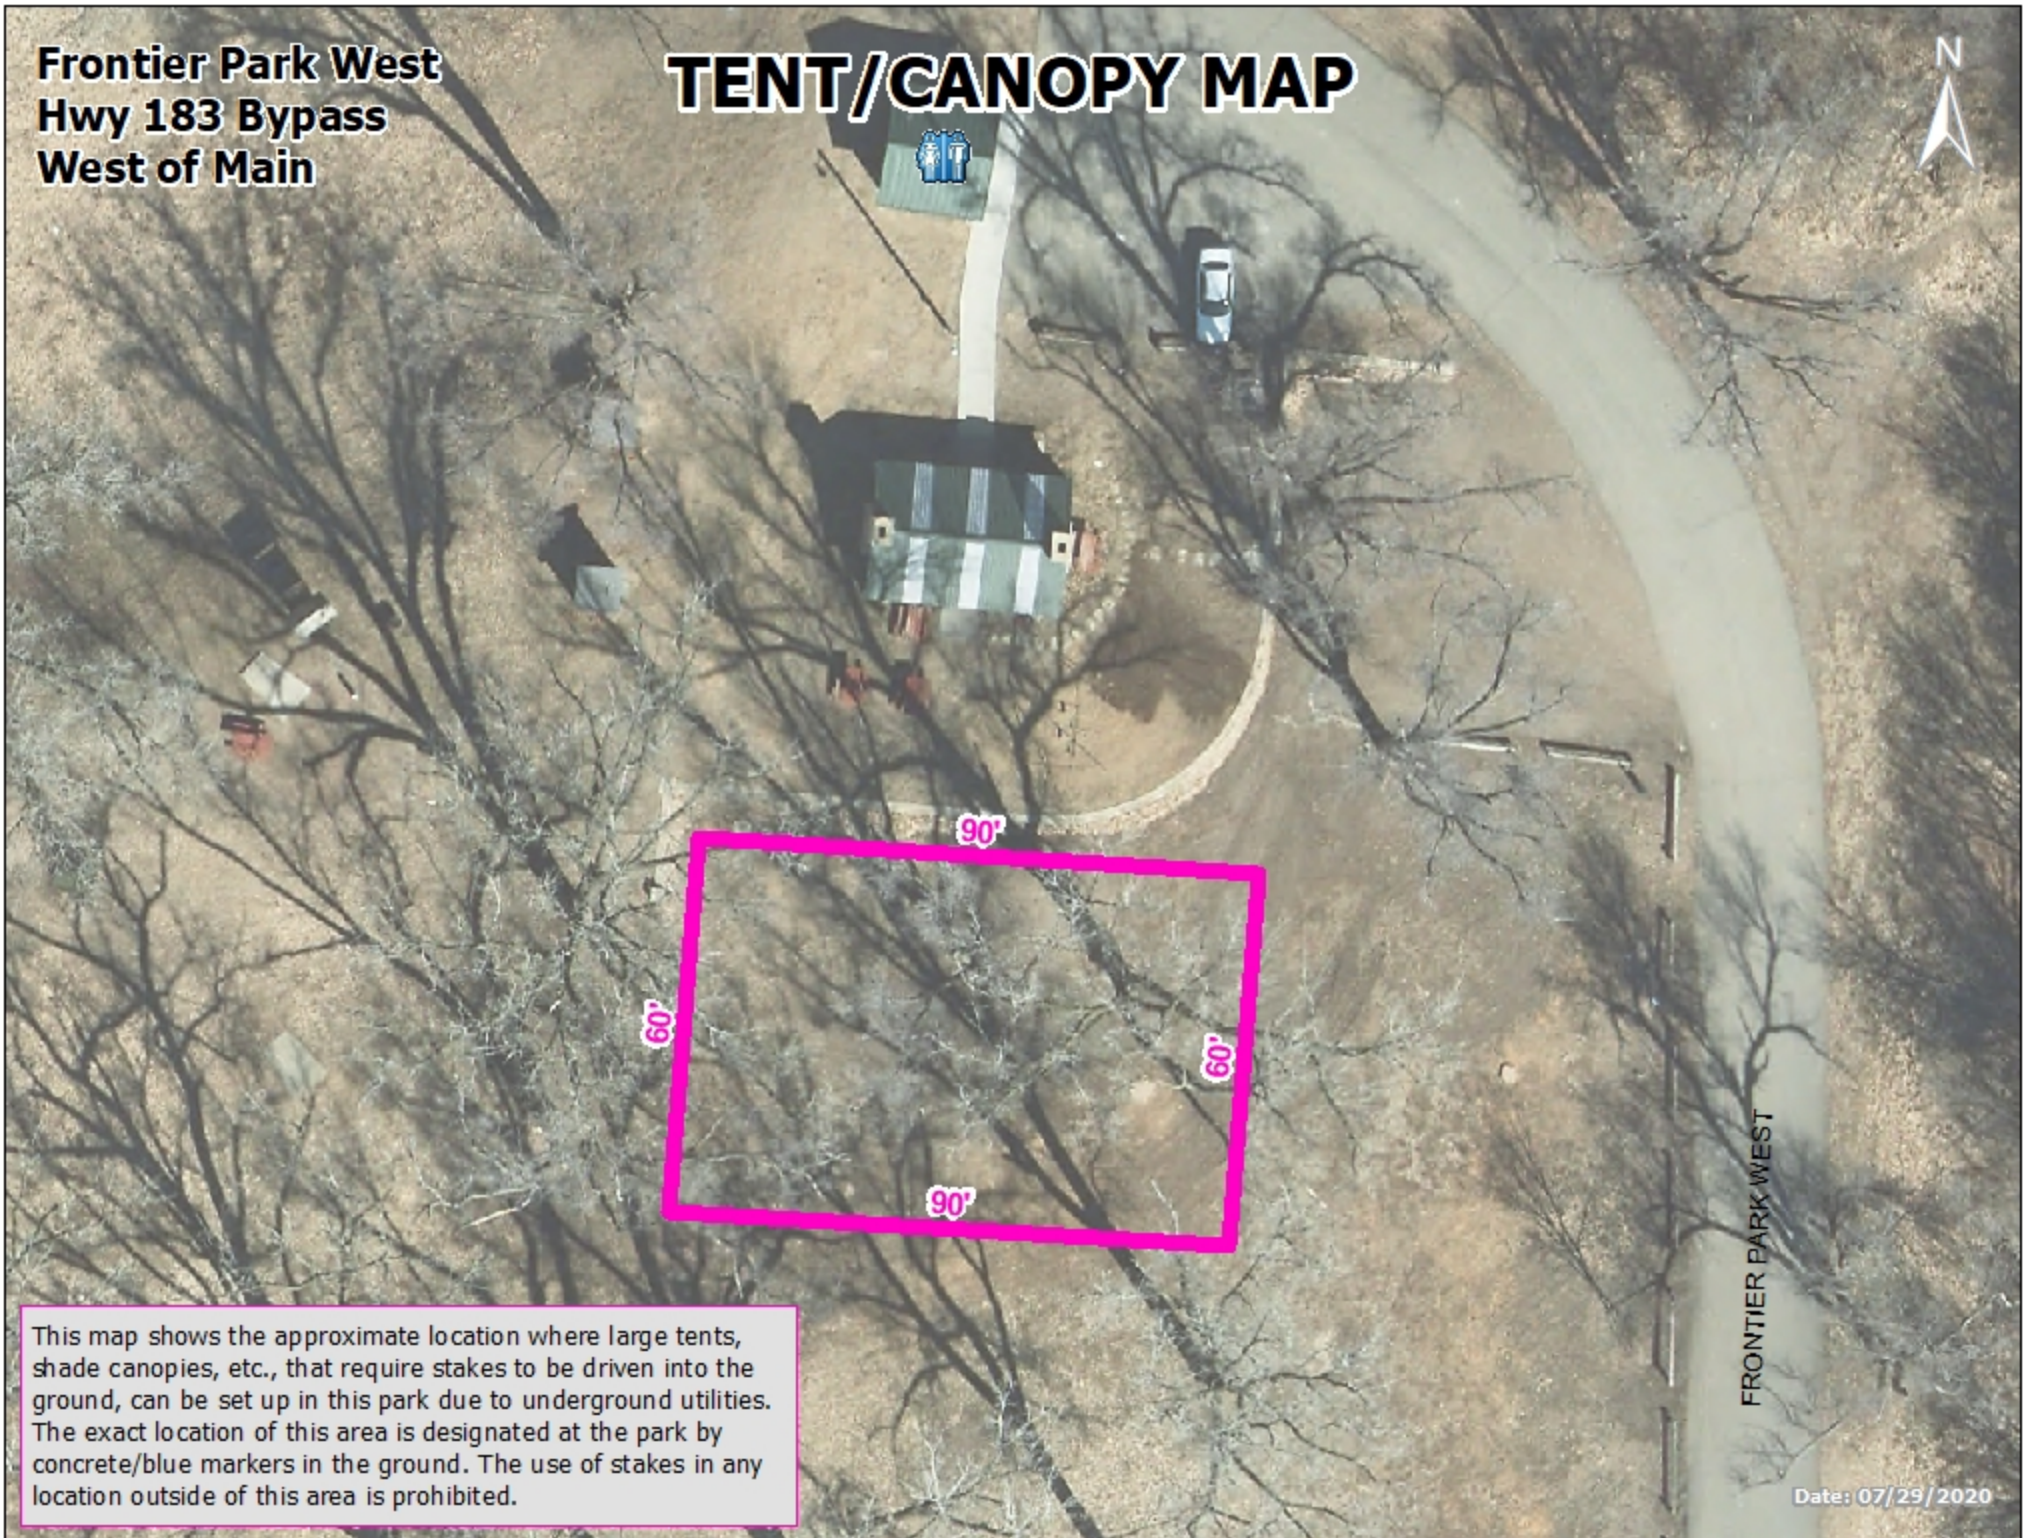

**Frontier Park West
Hwy 183 Bypass
West of Main**

TENT/CANOPY MAP

This map shows the approximate location where large tents, shade canopies, etc., that require stakes to be driven into the ground, can be set up in this park due to underground utilities. The exact location of this area is designated at the park by concrete/blue markers in the ground. The use of stakes in any location outside of this area is prohibited.

FRONTIER PARK WEST

Date: 07/29/2020